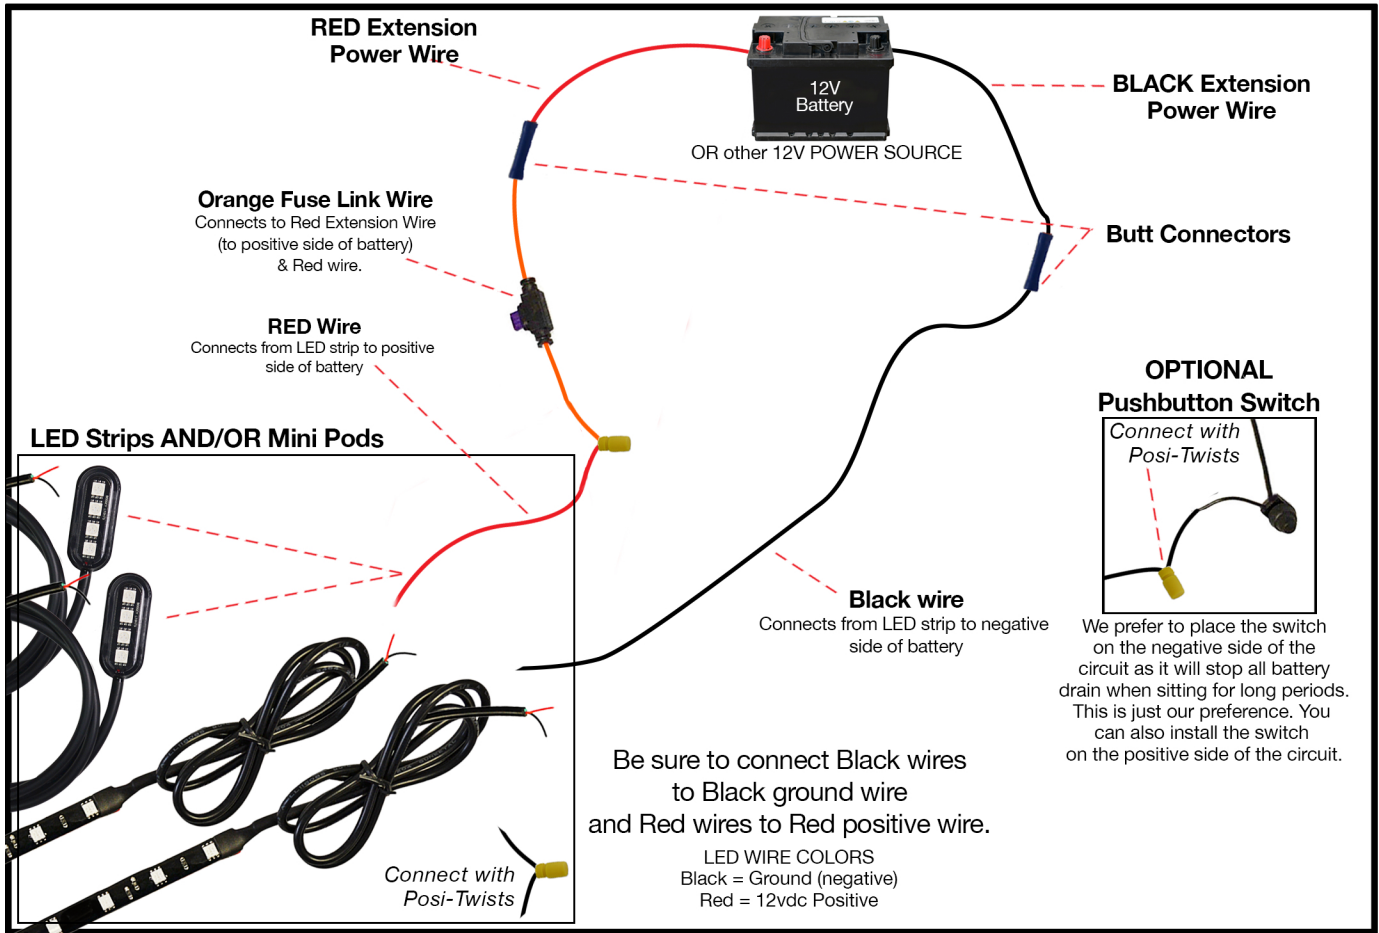

Single Color SEMI Truck Kit Wiring Diagram without Remote Control

 **Scotchloks (red)** - If Included - Can be used to connect to existing vehicle wiring if desired. [06-30-17]