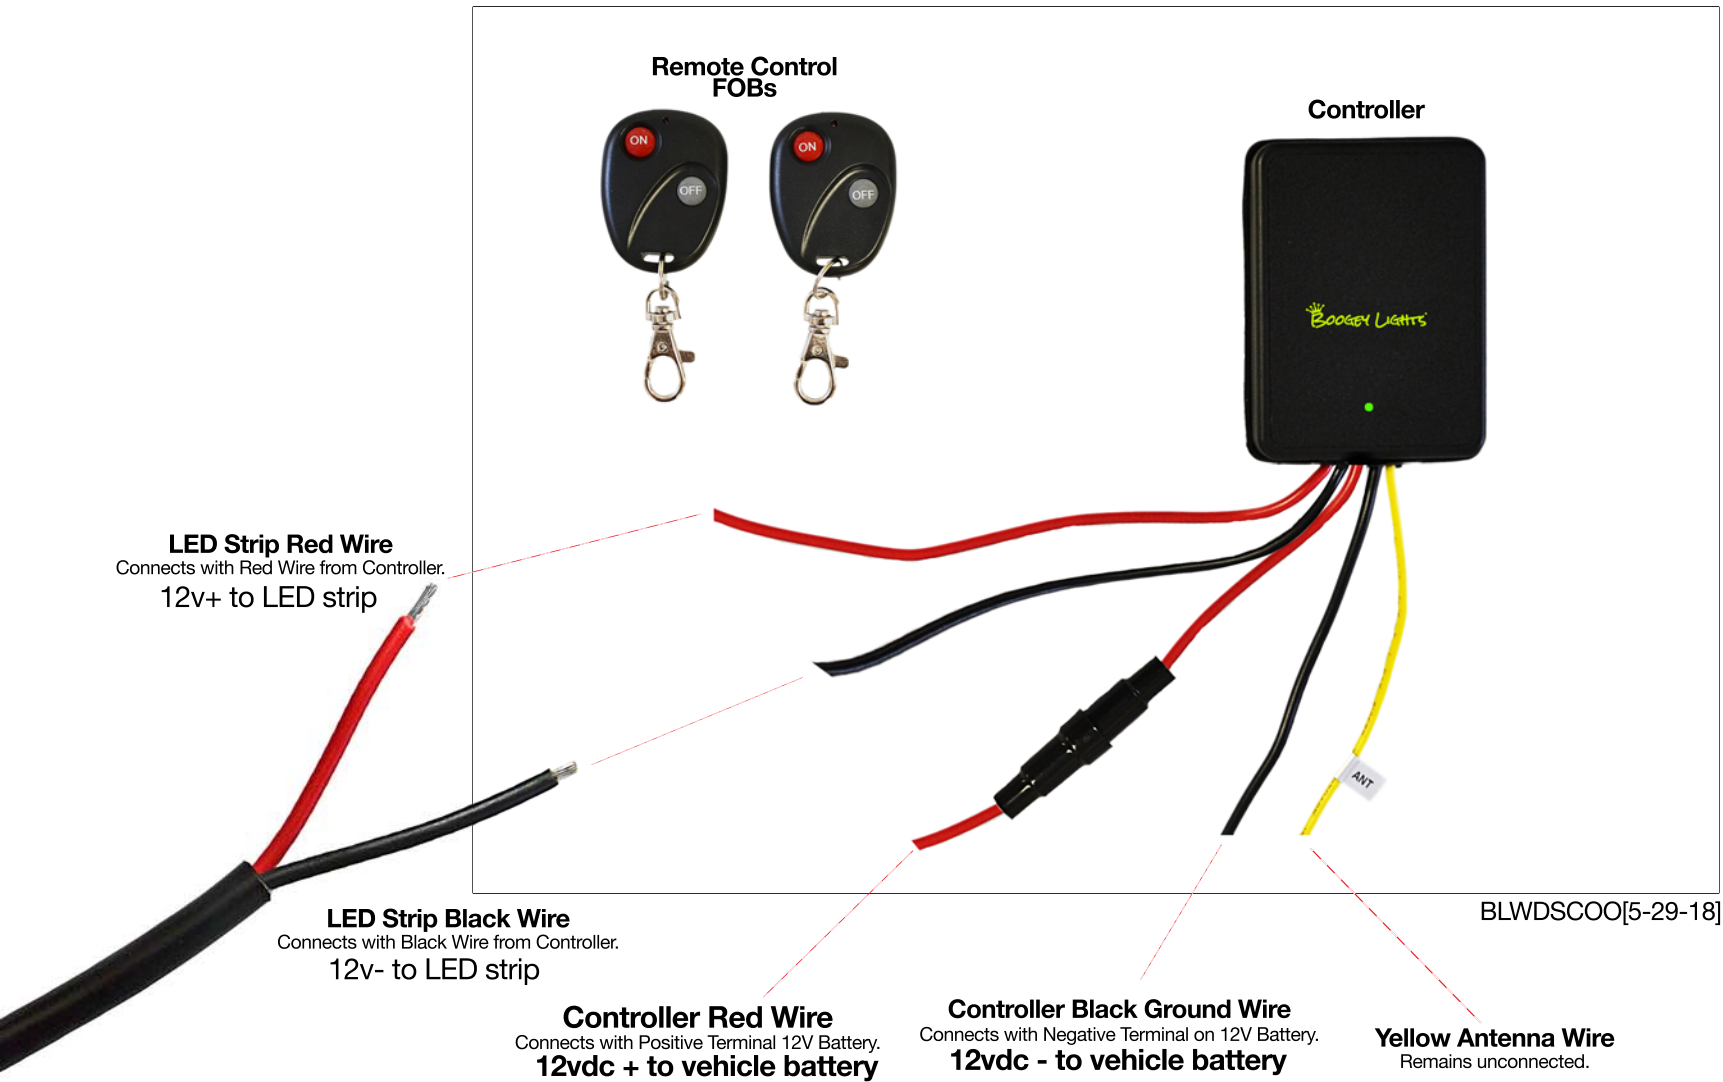

# Single Color Controller Wireless On/Off Remote

NOTE: Max amperage is 5 amps. If you need to go larger, use a heavy duty 40amp relay.

800.847.1359

[BLWDSCOO 10-22-21]

[www.BoogeyLights.com](http://www.BoogeyLights.com)